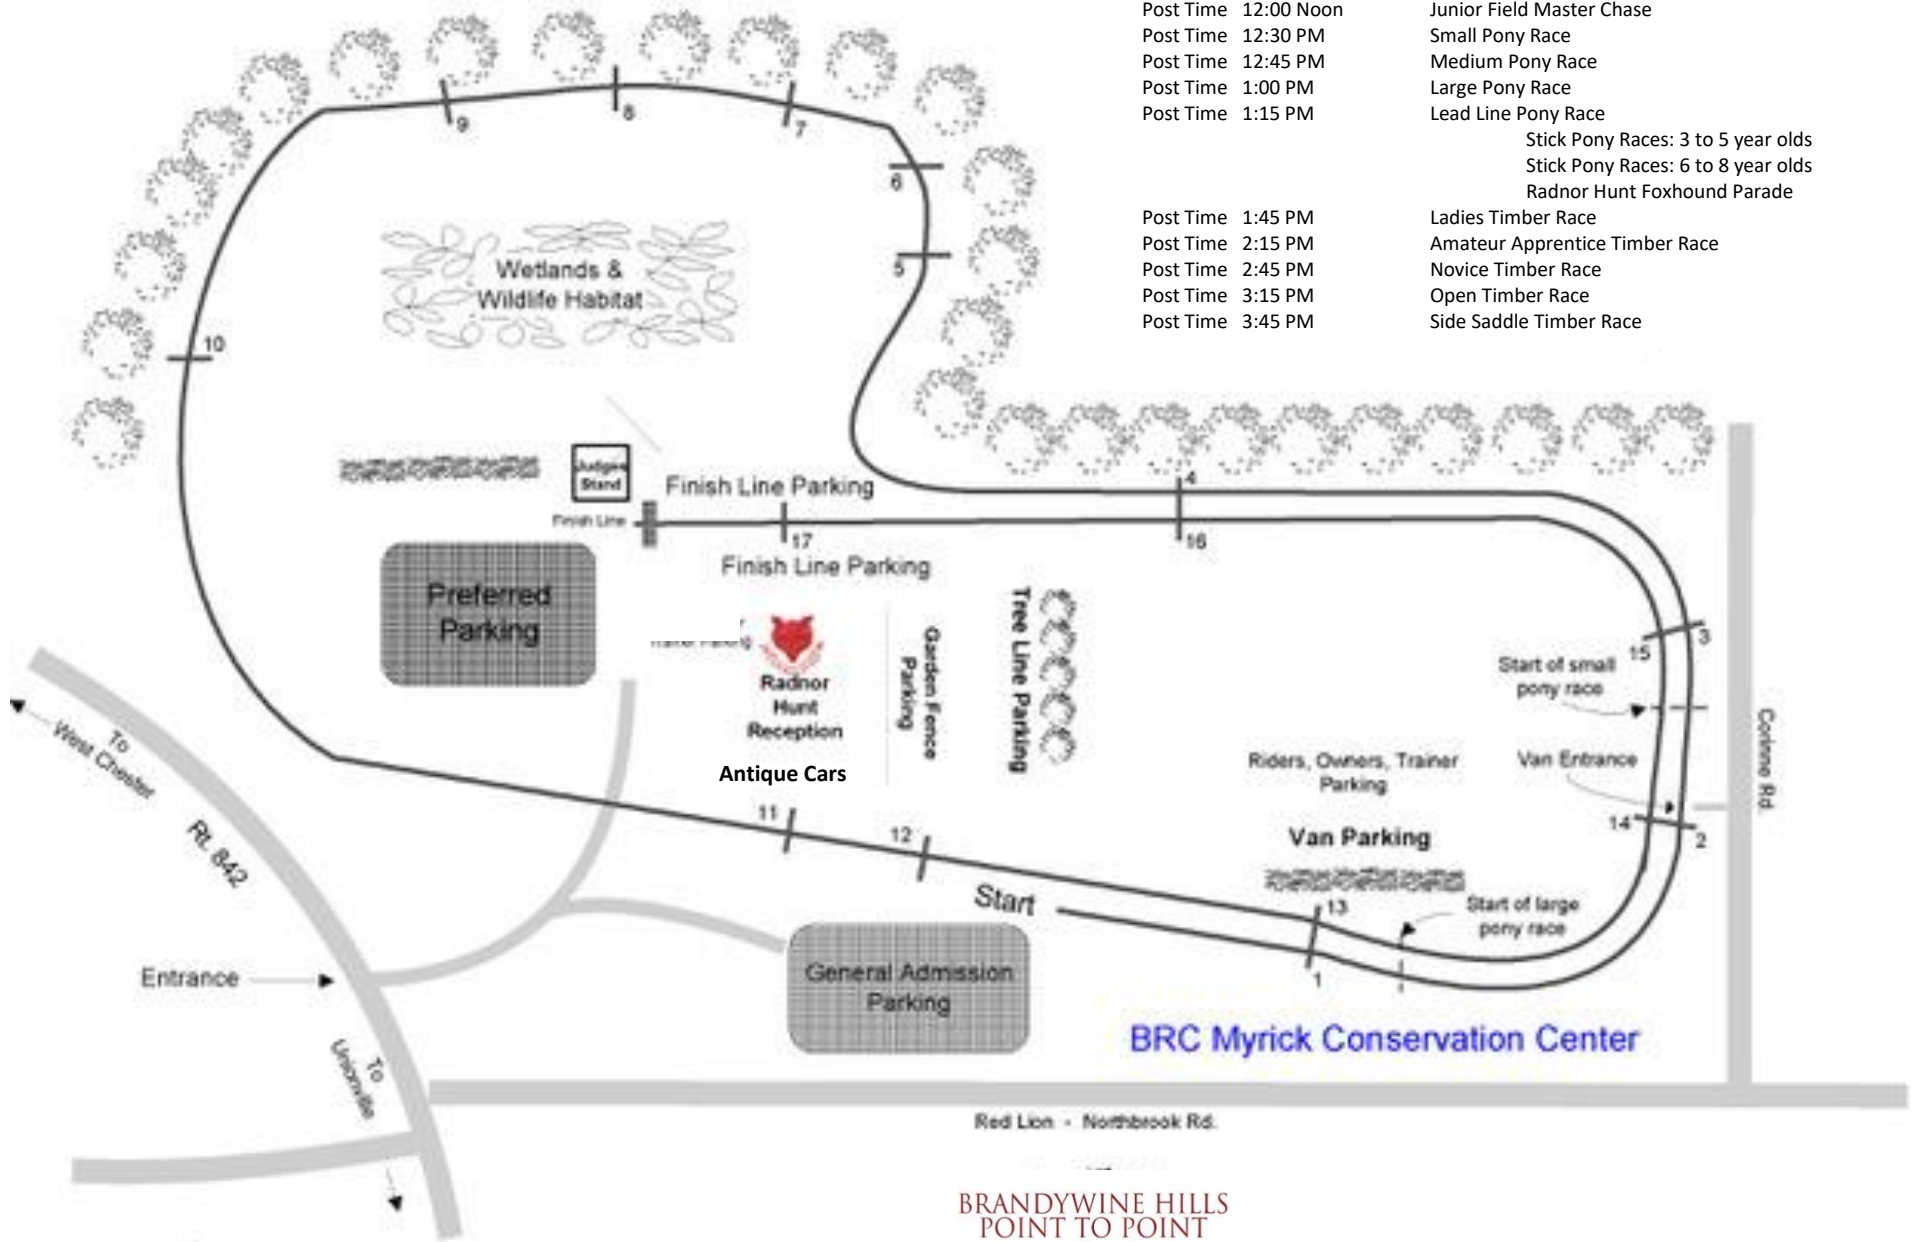

Brandywine Hills Point to Point Races

Course and Grounds Map

2023 Race Day Schedule

- | | |
|----------------------|-------------------------------------|
| 11:00 AM | Gates Open |
| 11:30 AM – 3:00 PM | Children's Activities – Garden area |
| Post Time 12:00 Noon | Junior Field Master Chase |
| Post Time 12:30 PM | Small Pony Race |
| Post Time 12:45 PM | Medium Pony Race |
| Post Time 1:00 PM | Large Pony Race |
| Post Time 1:15 PM | Lead Line Pony Race |
| | Stick Pony Races: 3 to 5 year olds |
| | Stick Pony Races: 6 to 8 year olds |
| | Radnor Hunt Foxhound Parade |
| Post Time 1:45 PM | Ladies Timber Race |
| Post Time 2:15 PM | Amateur Apprentice Timber Race |
| Post Time 2:45 PM | Novice Timber Race |
| Post Time 3:15 PM | Open Timber Race |
| Post Time 3:45 PM | Side Saddle Timber Race |

Red Lion - Northbrook Rd.

BRANDYWINE HILLS
POINT TO POINT

THE OLDEST POINT-TO-POINT IN THE
DELAWARE VALLEY