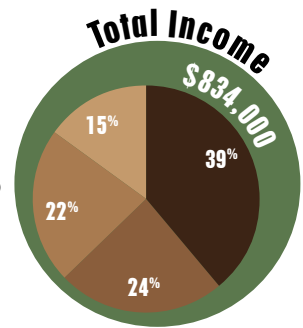

BVA Financial Overview

- Programs
- Endowment
- Membership
- RCVA

- Watershed Conservation & Education
- Office & Facilities
- Membership/Fundraising
- Miscellaneous