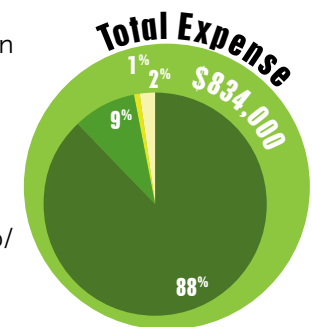

BVA Financial Overview

- Programs
- Endowment
- Membership
- RCVA

- Watershed Conservation & Education
- Office & Facilities
- Membership/Fundraising
- Miscellaneous

Every effort was made to ensure the accuracy of our donor list. We regret any errors or omissions and request you contact our development office at 610-793-1090.