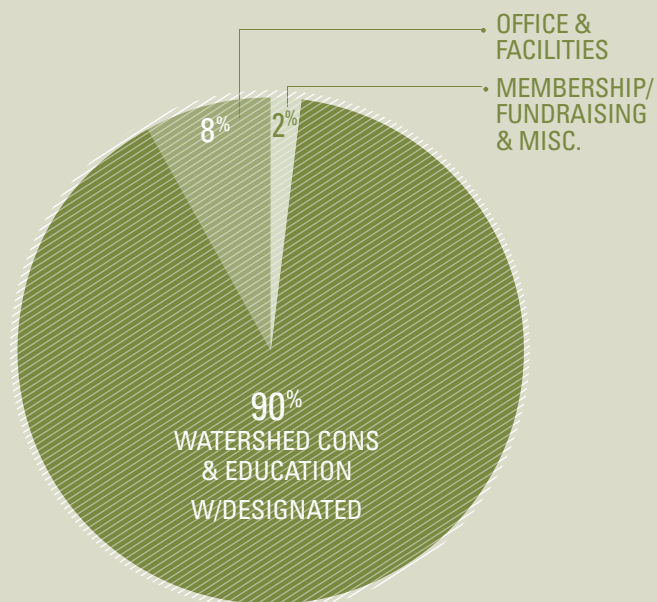

Total Operating Expenses

STATEMENT OF FINANCIAL POSITION • DECEMBER 31, 2016

ASSETS	2016
CURRENT ASSETS	$ 1,439,210
PROPERTY AND EQUIPMENT	1,748,805
OTHER ASSETS	
Investments	5,517,463
Property on operating lease and held for resale	1,198,385
Total other assets	6,715,848
TOTAL ASSETS	$ 9,903,863

LIABILITIES AND NET ASSETS	2016
CURRENT LIABILITIES	
Accounts payable	$
Accrued payroll	11,439
Security deposit	1,225
TOTAL LIABILITIES	12,664
NET ASSETS	
Unrestricted net assets	6,750,614
Temporarily restricted net assets	2,003,085
Permanently restricted net assets	1,137,500
Total net assets	9,891,199
TOTAL LIABILITIES AND NET ASSETS	$ 9,903,863