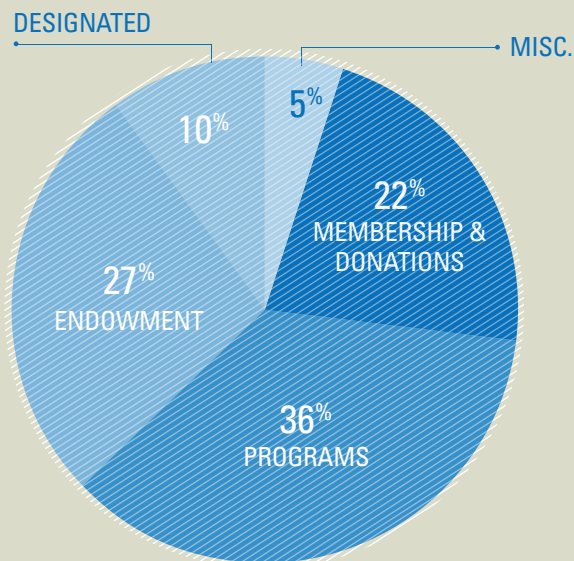

2016 BRC FINANCIAL OVERVIEW

Total Operating Income